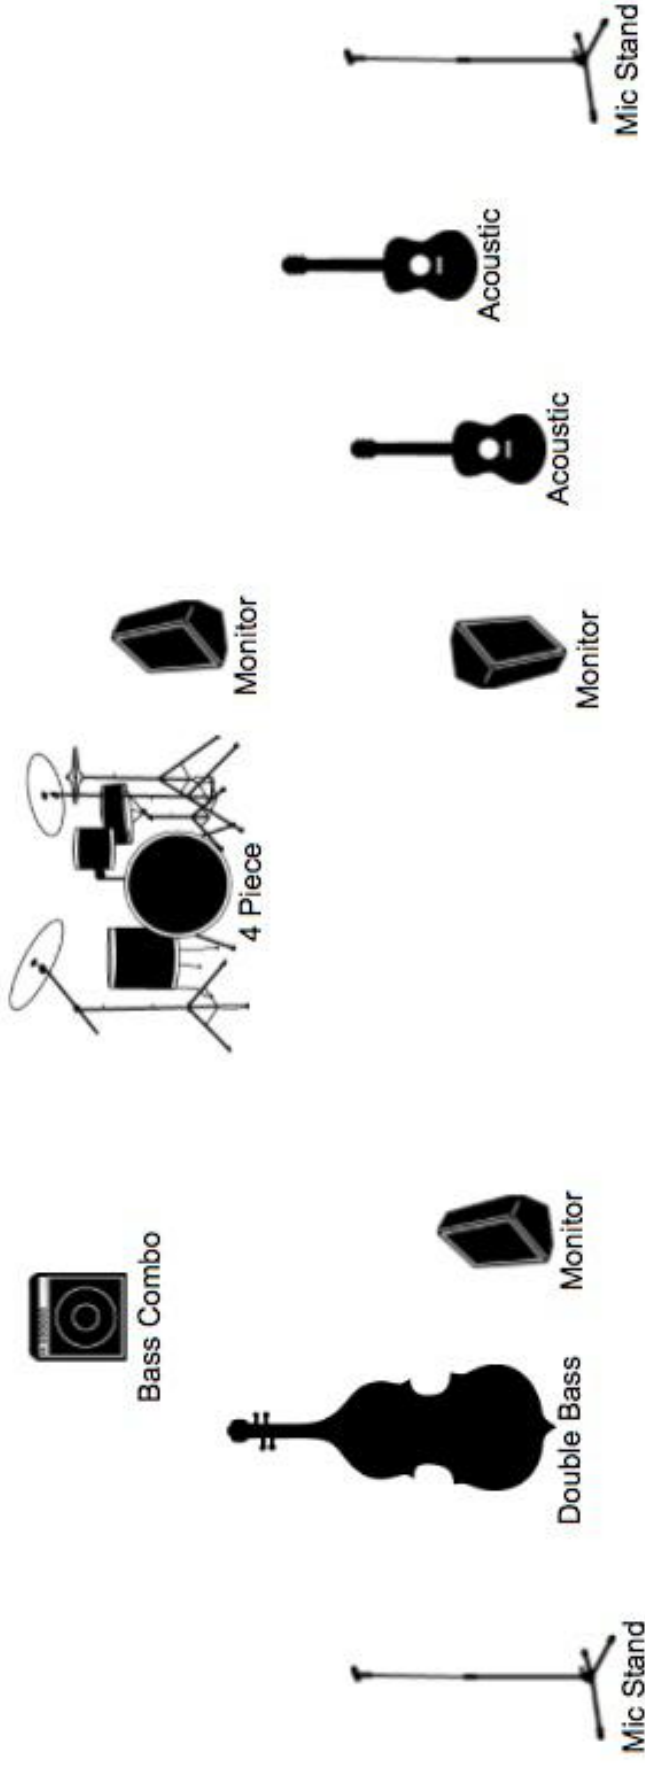

STAGE

DRAG GEAR TO STAGE (mouse only)

INPUT LIST

1	2 D.I. Box guitar	9	17
2	2 Cannon x mic guitar	10	18
3	2 mic voce	11	19
4	1 bass amp	12	20
5	4 mic drum	13	21
6		14	22
7		15	23
8		16	24

Show / Hide